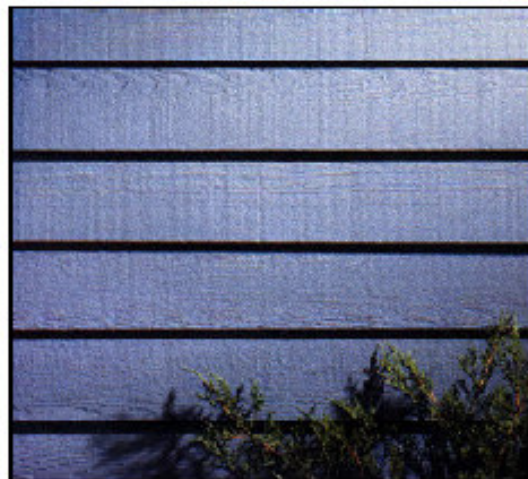

Photograph of the Siding:

Diagram of the Siding:

Masonite OmniWood Siding

Cesby v. Masonite Corporation, No. CV-97-3408

OmniWood Textured Beveled Lap Cedar Texture

Textured Beveled Lap Cedar Texture is a textured narrow beveled lap siding with a clear cedar texture. It came in both a primed and prefinished version, so colors may vary depending upon paint or finish chosen.